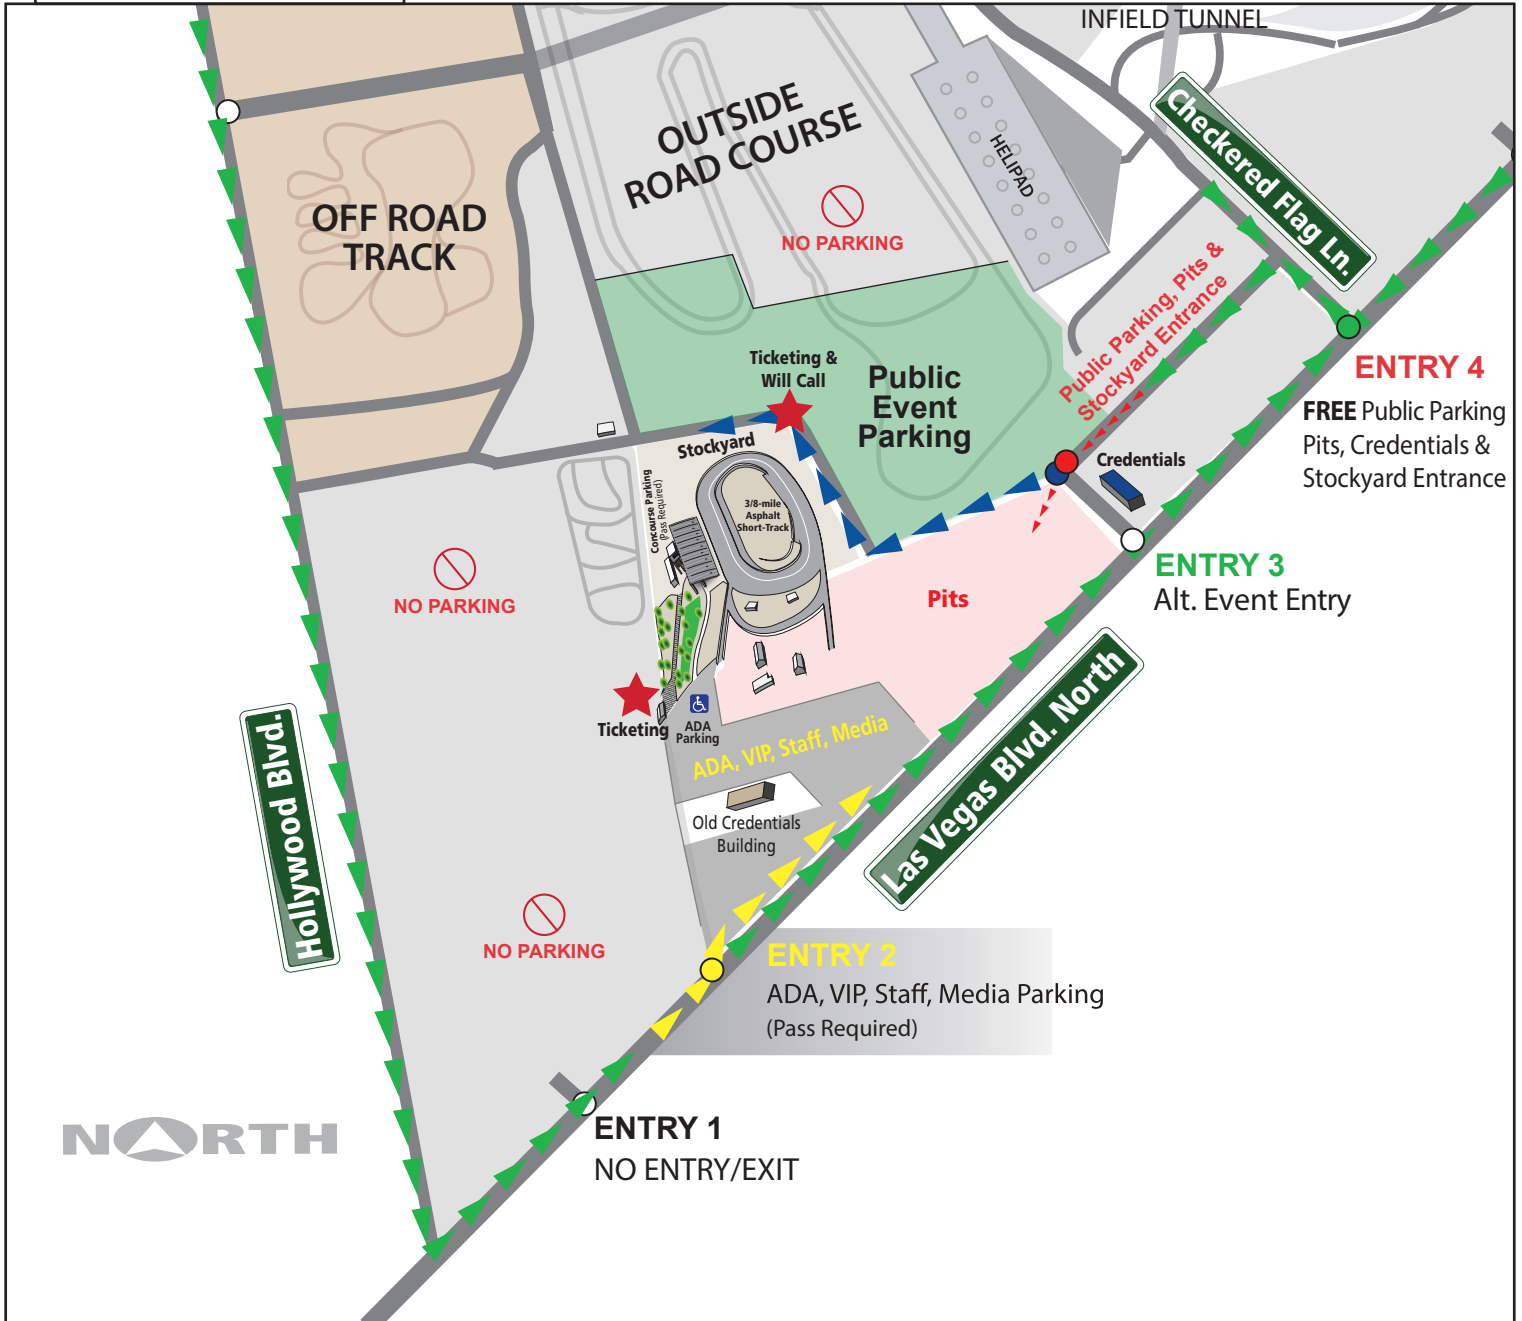

From **Exit 54**

ADA, VIP, Staff, Media Entrance

Stockyard Entrance

Public Parking Entrance

Pit Entrance

See instructions on reverse

Entrance to the Stockyard / Pits:

From Las Vegas Blvd. North:

Turn left at Entry 4. Take the first left and proceed to the gate to check in.

From Las Vegas Blvd. South:

Turn right at Entry 4. Take the first left and proceed to the gate to check in.

From I-15:

Take Exit 54, Speedway Blvd. and follow the exit ramp to the right. Take an immediate right turn at Hollywood Blvd. Follow Hollywood Blvd. all the way to Las Vegas Blvd. Turn left on to Las Vegas Blvd. and proceed north. Turn left at Entry 4, then take the first left and proceed to the gate to check in.

Entrance to Spectator Parking:

From Las Vegas Blvd. North:

Turn left at Entry 4. Take the first left and follow the signs to public parking.

Entrance to ADA/VIP, Staff & Media Parking:

From Las Vegas Blvd. North:

Turn left at Entry 2. Drive around the old credentials building and follow the signs for parking.